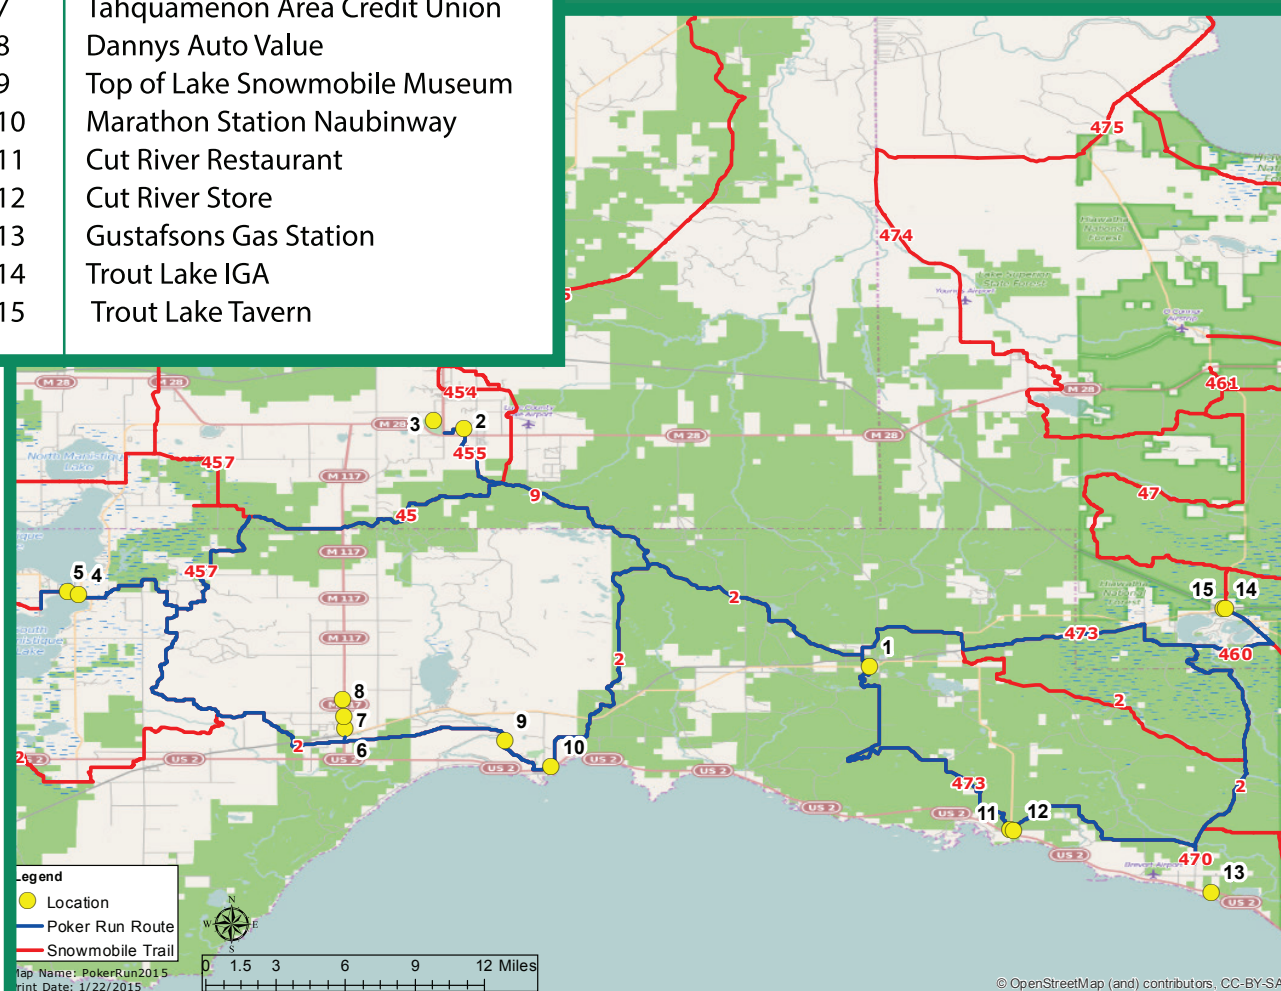

Millecoquin Lake Winter Carnival Poker Run & Raffle

Feb 26-28, 2015

Graymont is proud to sponsor the Poker Run event at the Millecoquin Lake Winter Carnival

- Visit the Rexton Store or Snowmobile Musuem to get your punch card
- Visit 7 businesses along the designated route (see map) and get your card stamped
 - a. Have some fun, get there by snowmobile, car or snowshoes, you choose!
- Visit the Graymont booth at the Winter Carnival on Feb 28th and turn your punch card in to receive up to 7 playing cards.
 - a. Choose the best 5 cards and play your hand.
 - b. Best hand will win **a portable ice shelter**
 - c. **“Wild Cards” will also be in play for prizes** – watch for them
- All who visit 10 businesses or more on the route will receive four tickets which can be used at the bucket raffle and sloppy joe dinner at the Garfield Town Hall on the evening of Feb 28 from 6-8 pm for the chance to win more prizes.

Num	Location
1	Rexton Store
2	Pickelmans Performance
3	Newberry Country Club
4	Curtis Service Station
5	Curtis Fish & Hunt
6	Daves Sunoco
7	Tahquamenon Area Credit Union
8	Dannys Auto Value
9	Top of Lake Snowmobile Museum
10	Marathon Station Naubinway
11	Cut River Restaurant
12	Cut River Store
13	Gustafsons Gas Station
14	Trout Lake IGA
15	Trout Lake Tavern

GRAYMONT